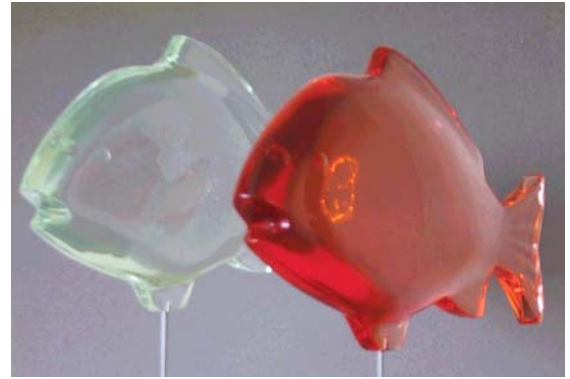

art architecture decoration

Resoltech supplies a whole range of resin systems for art, architecture and decoration. These let you create bolder designs, new shapes, finishes, decorative floors and unique atmospheres.

The Resoltech advanced solutions enhance your creativity in art, architecture and decoration. Furthermore, they protect your creation from water, UV aggression and wear. Resoltech pushes the limits of your creativity further.

CLEAR CASTINGS

WWA is an epoxy casting system that provides more advantages and features: it is clear (and can be pigmented), UV stable and easy to use. It does not contain any solvent, does not retract while curing and does not entrap air bubbles.

WWA is available in 2 versions: a hard version for free castings, and a flexible version for castings inside glass containers.

WWA has been used for large castings as well as small ones. Its inherent qualities make it the choice material for quality castings.

WWA is also available with PHOSPHORESCENT pigments.